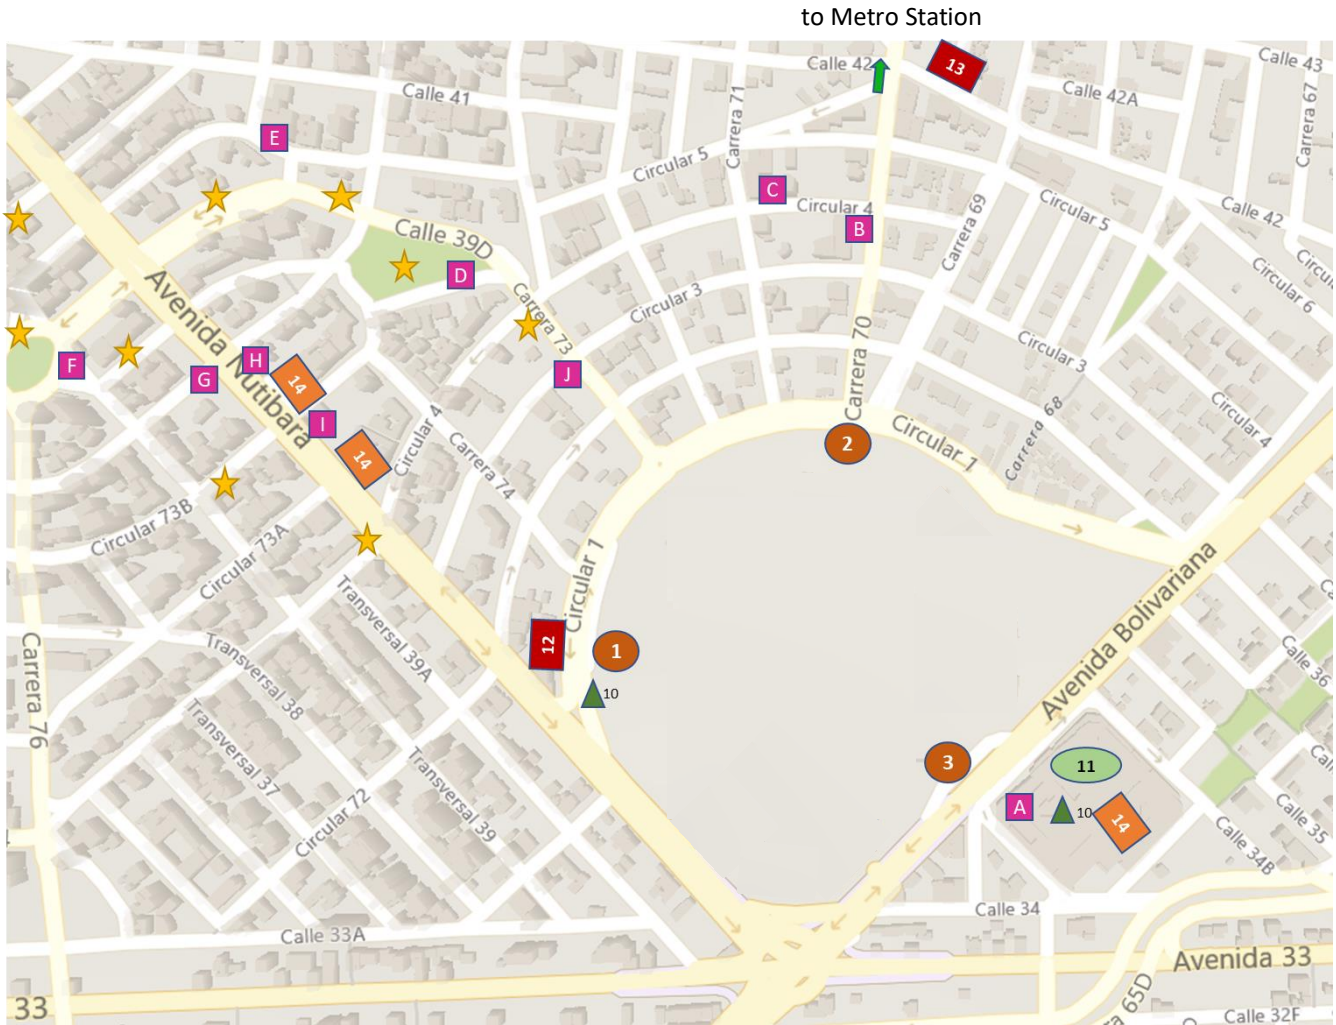

Organizadores

Vigiladas Mineducación

Coorganizadores

Apoya

- | | |
|---|---|
| <ul style="list-style-type: none"> 1 Pedestrian entrance - Circular 1 2 Pedestrian entrance - Carrera 70 3 Pedestrian entrance - Avenida Bolívariana 10 ATM 11 Unicentro: Shopping / ATM / Money Exchange 12 Hotel Bolívariana Plaza 13 Hotel Portón de San Joaquín 14 Supermarket - Pharmacy | <p>Restaurants</p> <ul style="list-style-type: none"> A Unicentro Mall (Many options) B Saludpan (Vegetarian) C Mondongos (Typical Colombian food) D Il Forno (Italian) E La Pampa (Argentine) F Puerto Inca (Peruvian) G El Corral (Gourmet fast food) H Crepes & Waffles (International) I Fenicia (Lebanese) ★ Zone of restaurants and cafes |
|---|---|